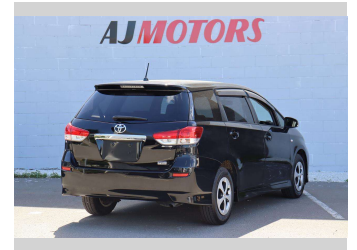

2011 Toyota Wish 1.8X

Purchase Price **\$9,988**
Includes GST
 Excludes on-road costs of \$695

Finance may be available on this vehicle. Ask one of our friendly staff for more information.

Gain peace of mind with Mechanical Breakdown Insurance. **Ask us how.**

Body Style
4 door, Station Wagon

Odometer
124,000 km

Engine
1800 cc, Internal Combustion

Fuel Type
Petrol

Transmission
Automatic, Front Wheel

Wheels
15", Factory Alloys

VIN
7AT0H64BX23103002

Interior
Black, Plastic