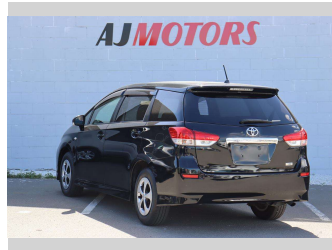

2011 Toyota Wish 1.8X

Purchase Price **\$9,988**
Includes GST
 Excludes on-road costs of \$695

Finance may be available on this vehicle. Ask one of our friendly staff for more information.

Gain peace of mind with Mechanical Breakdown Insurance. **Ask us how.**

Body Style
4 door, Station Wagon

Odometer
124,000 km

Engine
1800 cc, Internal Combustion

Fuel Type
Petrol

Transmission
Automatic, Front Wheel

Wheels
15", Factory Alloys

VIN
7AT0H64BX23103002

Interior
Black, Plastic