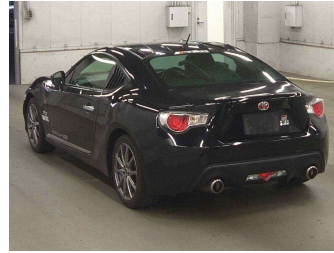

2012 Toyota 86

Purchase Price **POA**
Includes GST, Registration & Licensing

Finance may be available on this vehicle. Ask one of our friendly staff for more information.

Gain peace of mind with Mechanical Breakdown Insurance. **Ask us how.**

Top features

None Listed

Body Style
-

Odometer
103,240 km

Engine
2000 cc

Fuel Type
Petrol

Transmission
CVT

Wheels
-