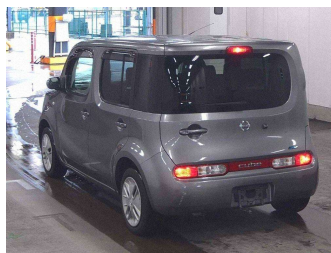

2015 Nissan Cube

Purchase Price
Includes GST, Registration & Licensing

POA

Finance may be available on this vehicle. Ask one of our friendly staff for more information.

Gain peace of mind with Mechanical Breakdown Insurance. **Ask us how.**

Top features
None Listed

Body Style

-

Odometer

66,211 km

Engine

1500 cc

Fuel Type