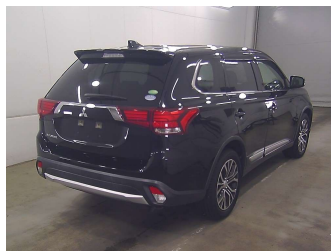

2017 Mitsubishi Outlander 20G SAFETY PACKAGE

Purchase Price **POA**
Includes GST, Registration & Licensing

Finance may be available on this vehicle. Ask one of our friendly staff for more information.

Gain peace of mind with Mechanical Breakdown Insurance. **Ask us how.**

Top features
None Listed

Body Style
-

Odometer
74,700 km

Engine
2000 cc

Fuel Type
Petrol

Transmission
Paddle Shift

Wheels
-

VIN
-