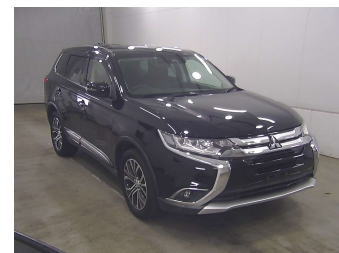

2017 Mitsubishi Outlander 20G SAFETY PACKAGE

Purchase Price **POA**
Includes GST, Registration & Licensing

Finance may be available on this vehicle. Ask one of our friendly staff for more information.

Gain peace of mind with Mechanical Breakdown Insurance. **Ask us how.**

Top features
None Listed

Body Style
-

Odometer
74,700 km

Engine
2000 cc

Fuel Type
Petrol

Transmission
Paddle Shift

Wheels
-

VIN
-