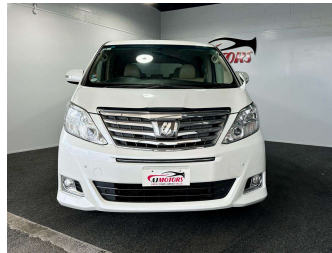

2013 Toyota Alphard 240X

Purchase Price **POA**
Includes GST, Registration & Licensing

Finance may be available on this vehicle. Ask one of our friendly staff for more information.

Gain peace of mind with Mechanical Breakdown Insurance. **Ask us how.**

Top features
None Listed

Body Style
-

Odometer
146,000 km

Engine
2400 cc

Fuel Type
Petrol

Transmission
CVT

Wheels
-

VIN
-